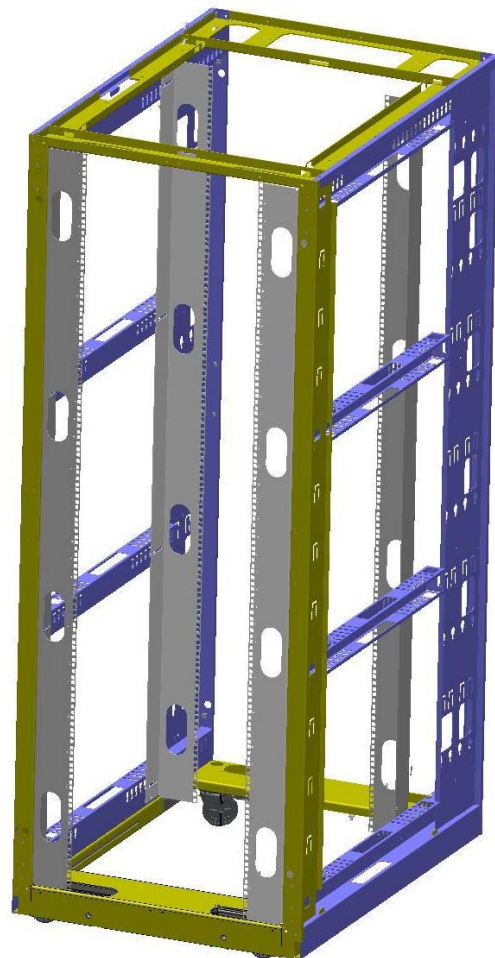

SharkRack

30 inch wide TigerShark2™ cabinet

Specifications

Rack Height	42U
Colors:	Black or Dark Gray
External Dimensions:	
37" deep w/o doors (H x W x D)	79.7 x 29.5 x 37.0 inches
37" deep with doors (H x W x D)	79.7 x 29.5 x 40.7 inches
42" deep w/o doors (H x W x D)	79.7 x 29.5 x 42.0 inches
42" deep with doors (H x W x D)	79.7 x 29.5 x 45.7 inches

TigerShark2™ 30" wide front view

TigerShark2™ 30" wide corner view